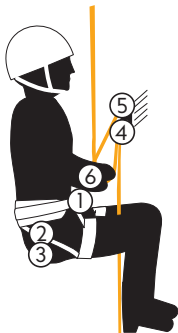

[singingrock.page](https://www.facebook.com/singingrock.page)

[singingrock_official](https://www.instagram.com/singingrock_official)

descenders

connector type Q
EN 122 75

	ONE SIZE
A [cm]	max. 110
A [in]	max. 43
B [cm]	50-80
B [in]	20-31
m [g]	645